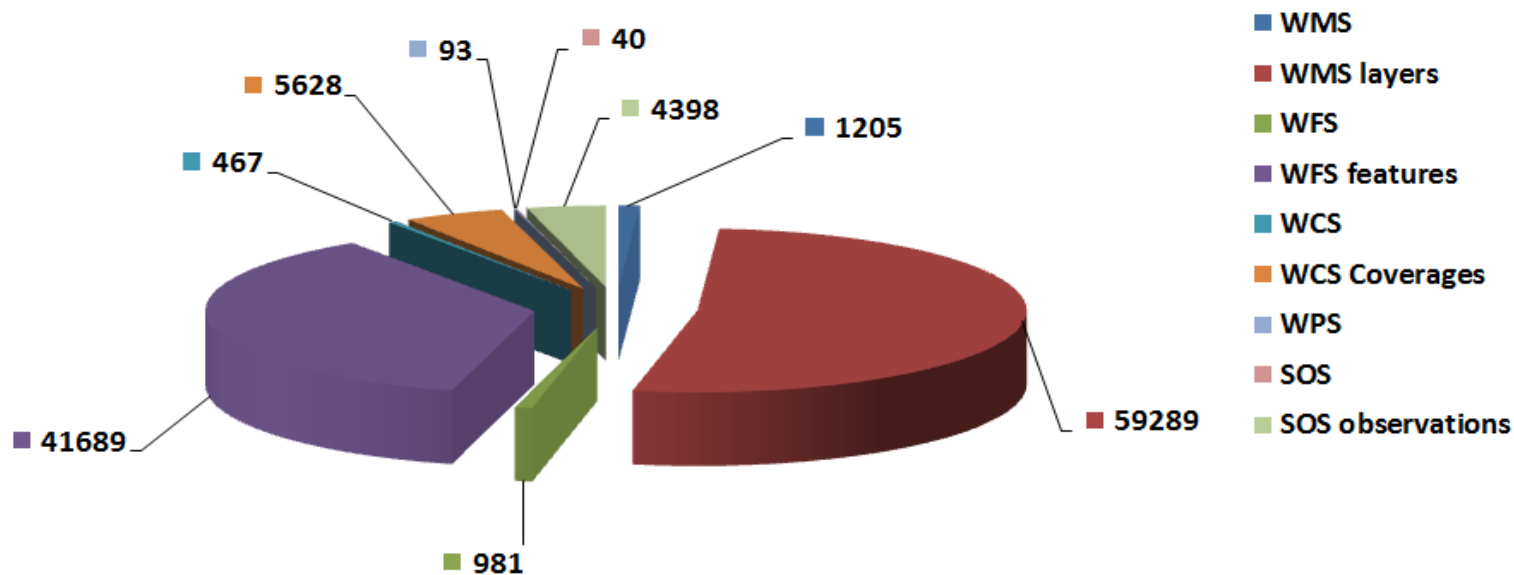

Výsledky

- Zozbierané (harvested) metadáta
  - Harvestovacie úlohy typu *ogcwx*s

Čo bolo cieľom?

Návrh a implementácia

Výsledky

Geokatalóg zdrojov GI

Future work